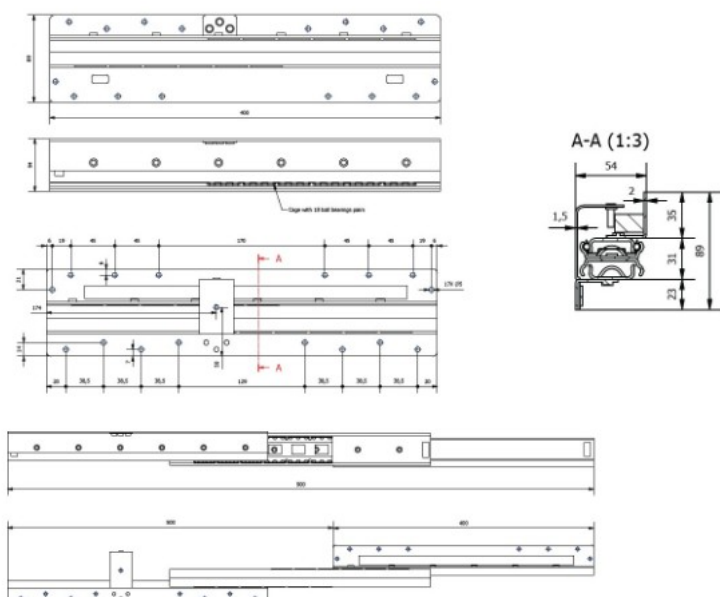

PRODUCT SHEET

Description:

Drawer Slide F/Understair Drawers, 400mm, Steel - Black, W/ Soft Close, Bottom Fixing, 500mm Opening, 900mm Total, Open Length, 400mm Closed Length, 54mm Mounting Height, 100, KG Load Capacity

Item number:

16.13.700-1

Units	Box	Carton	HS Code	Barcode
Pair			8302420090	 5704866523288

SISO A/S

Mileparken 11
DK-2740 Skovlunde
Denmark
VAT: 24786013

Phone +45 45 830 900

www.siso.dk
siso@siso.dk

Danske Bank
Nytorv Branch
Copenhagen
SWIFT: DABADKKK

Account no.
4180 3112 112936
IBAN Account
DK7230003112112936